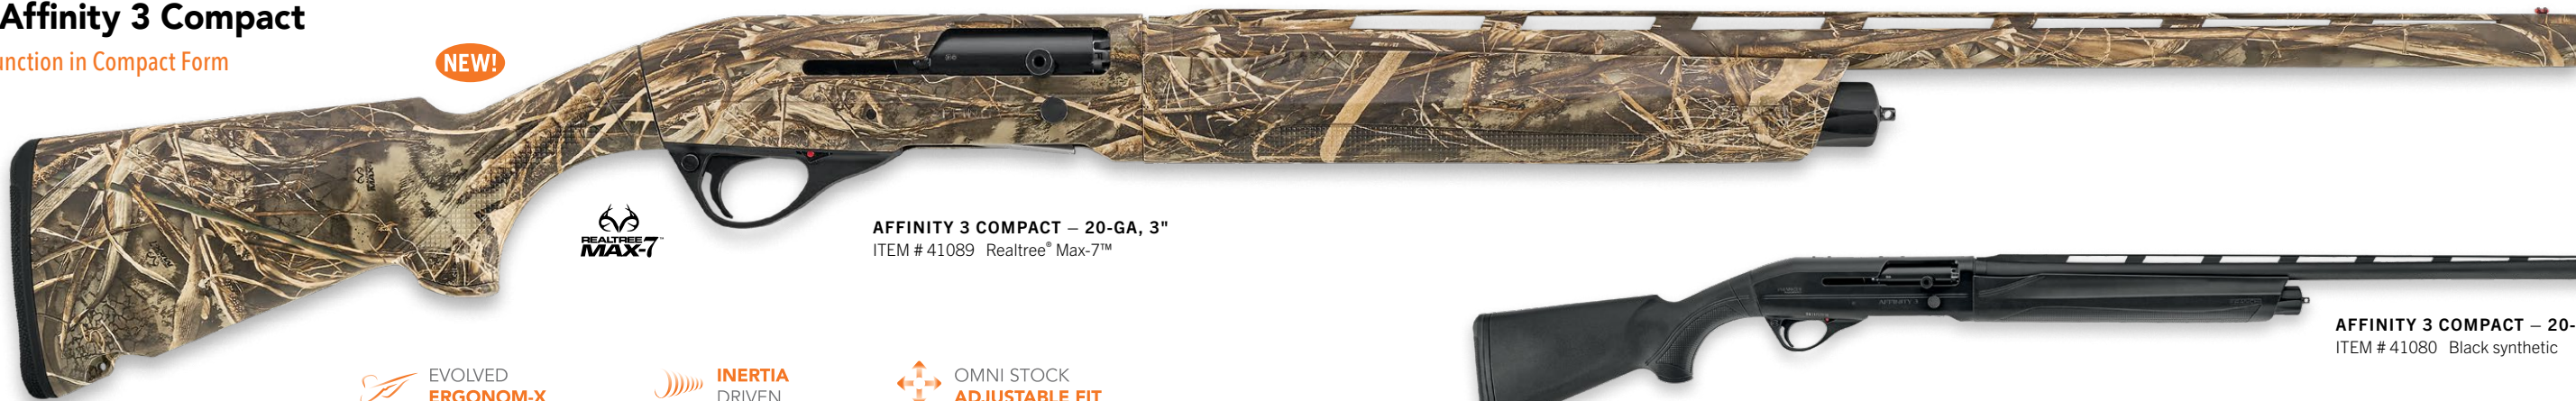

Affinity 3 Compact

Full Function in Compact Form

NEW!

AFFINITY 3 COMPACT – 20-GA, 3"
ITEM # 41089 Realtree® Max-7™