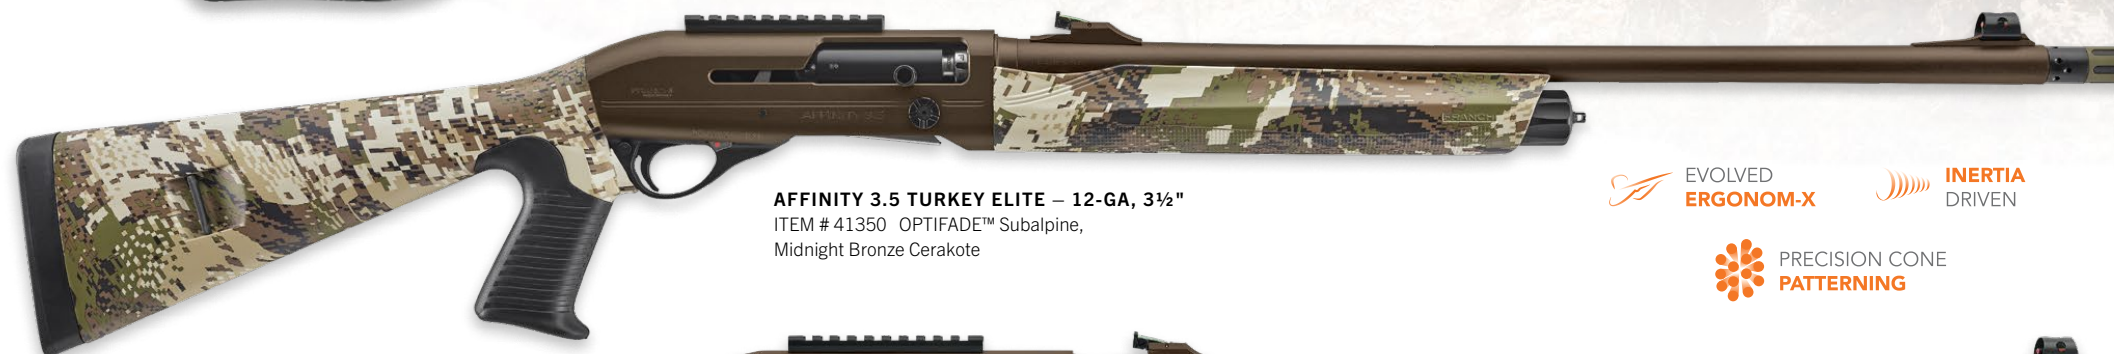

EVOLVED ERGONOM-X

INERTIA DRIVEN

PRECISION CONE PATTERNING