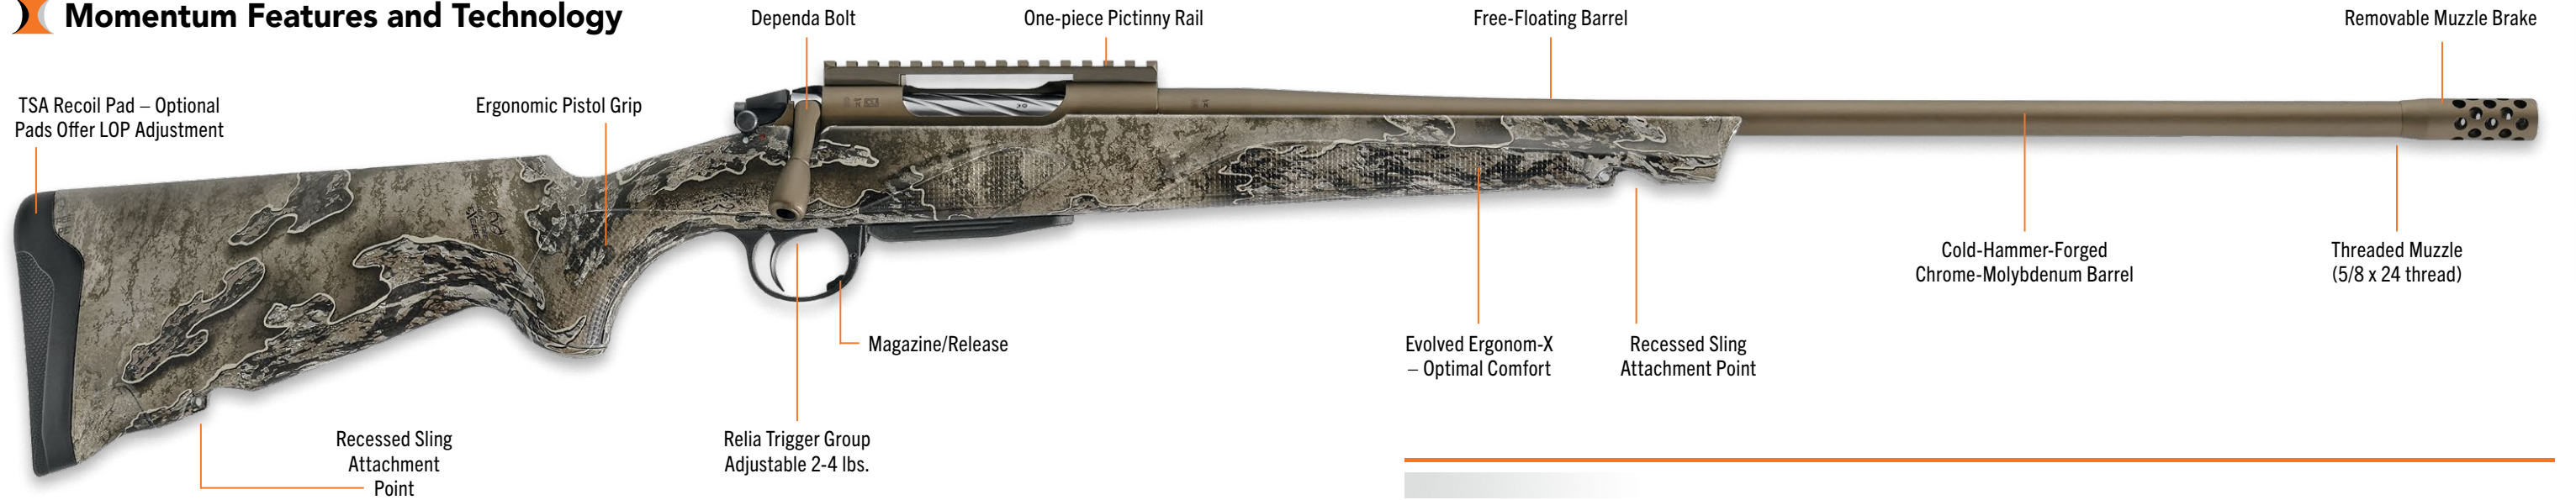

Momentum Features and Technology

Feels right: in the crowded bolt-action market, no brand has built a rifle from the ground up on ergonomics, fit and feel. Until now.

The Momentum is an extension of the shooter's body, regardless of shooting position. The stock combines sleek lines and crisp checkering to yield an ideal hold in five different positions on and off the bench, while the recessed swivel attachments save the left hand from recoil. The Twin Shock Absorber recoil pad—the same we use for our shotguns—absorbs up to 50% of felt recoil, minimizes muzzle jump and helps you get back on target quickly.

The action features an optimal blend of comfort and crispness with exceptionally smooth bolt operation and a short 60-degree lift. The single-stage trigger can be adjusted from 2 to 4 lbs. and teams with the free-floating barrel to deliver superb accuracy.