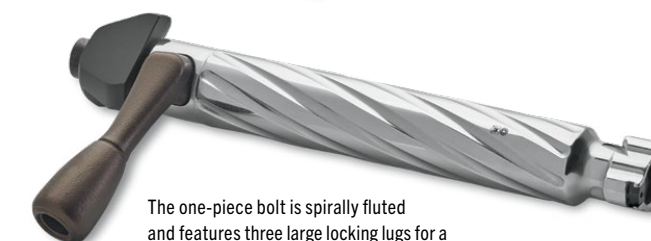

DEPENDA BOLT
The one-piece bolt is spirally fluted and features three large locking lugs for a rock-solid lockup to enhance accuracy and reliability. The bolt is easily disassembled and has a short, 60-degree throw.

MOMENTUM ELITE

MOMENTUM ELITE BOLT-ACTION RIFLE

ITEM NUMBER	CALIBER	BARREL LENGTH	STOCK	OVERALL LENGTH	AVERAGE WEIGHT	MSRP
REALTREE EXCAPE, BURNT BRONZE CERAKOTE						
41606	6.5 Creedmoor	24"	EXCAPE	46.25"	7.5 lbs.	\$999
41646	6.5 PRC	24"	EXCAPE	46.25"	7.5 lbs.	\$999
41616	.308 Winchester	22"	EXCAPE	44.25"	7.1 lbs.	\$999
41636	.300 Win. Mag.	24"	EXCAPE	46.25"	7.5 lbs.	\$999
TRUE TIMBER STRATA, MIDNIGHT BRONZE CERAKOTE						
41605	6.5 Creedmoor	24"	Strata	46.25"	7.5 lbs.	\$999
41645	6.5 PRC	24"	Strata	46.25"	7.5 lbs.	\$999
41615	.308 Winchester	22"	Strata	44.25"	7.1 lbs.	\$999
41635	.300 Win. Mag.	24"	Strata	46.25"	7.5 lbs.	\$999
41655	.350 Legend	22"	Strata	44.25"	7.9 lbs.	\$999
NEW! 41675	.30-06 Sprnfl.	22"	Strata	44.25"	7.1 lbs.	\$999
NEW! 41665	.450 Bshmr.	22"	Strata	44.25"	7.2 lbs.	\$999

The Momentum Elite comes with a detachable box-type magazine that holds three cartridges for fast, safe and easy loading and unloading.

The one-piece bolt is spirally fluted and features three large locking lugs for a rock-solid lockup to enhance accuracy and reliability. The bolt is easily disassembled and has a short, 60-degree throw.