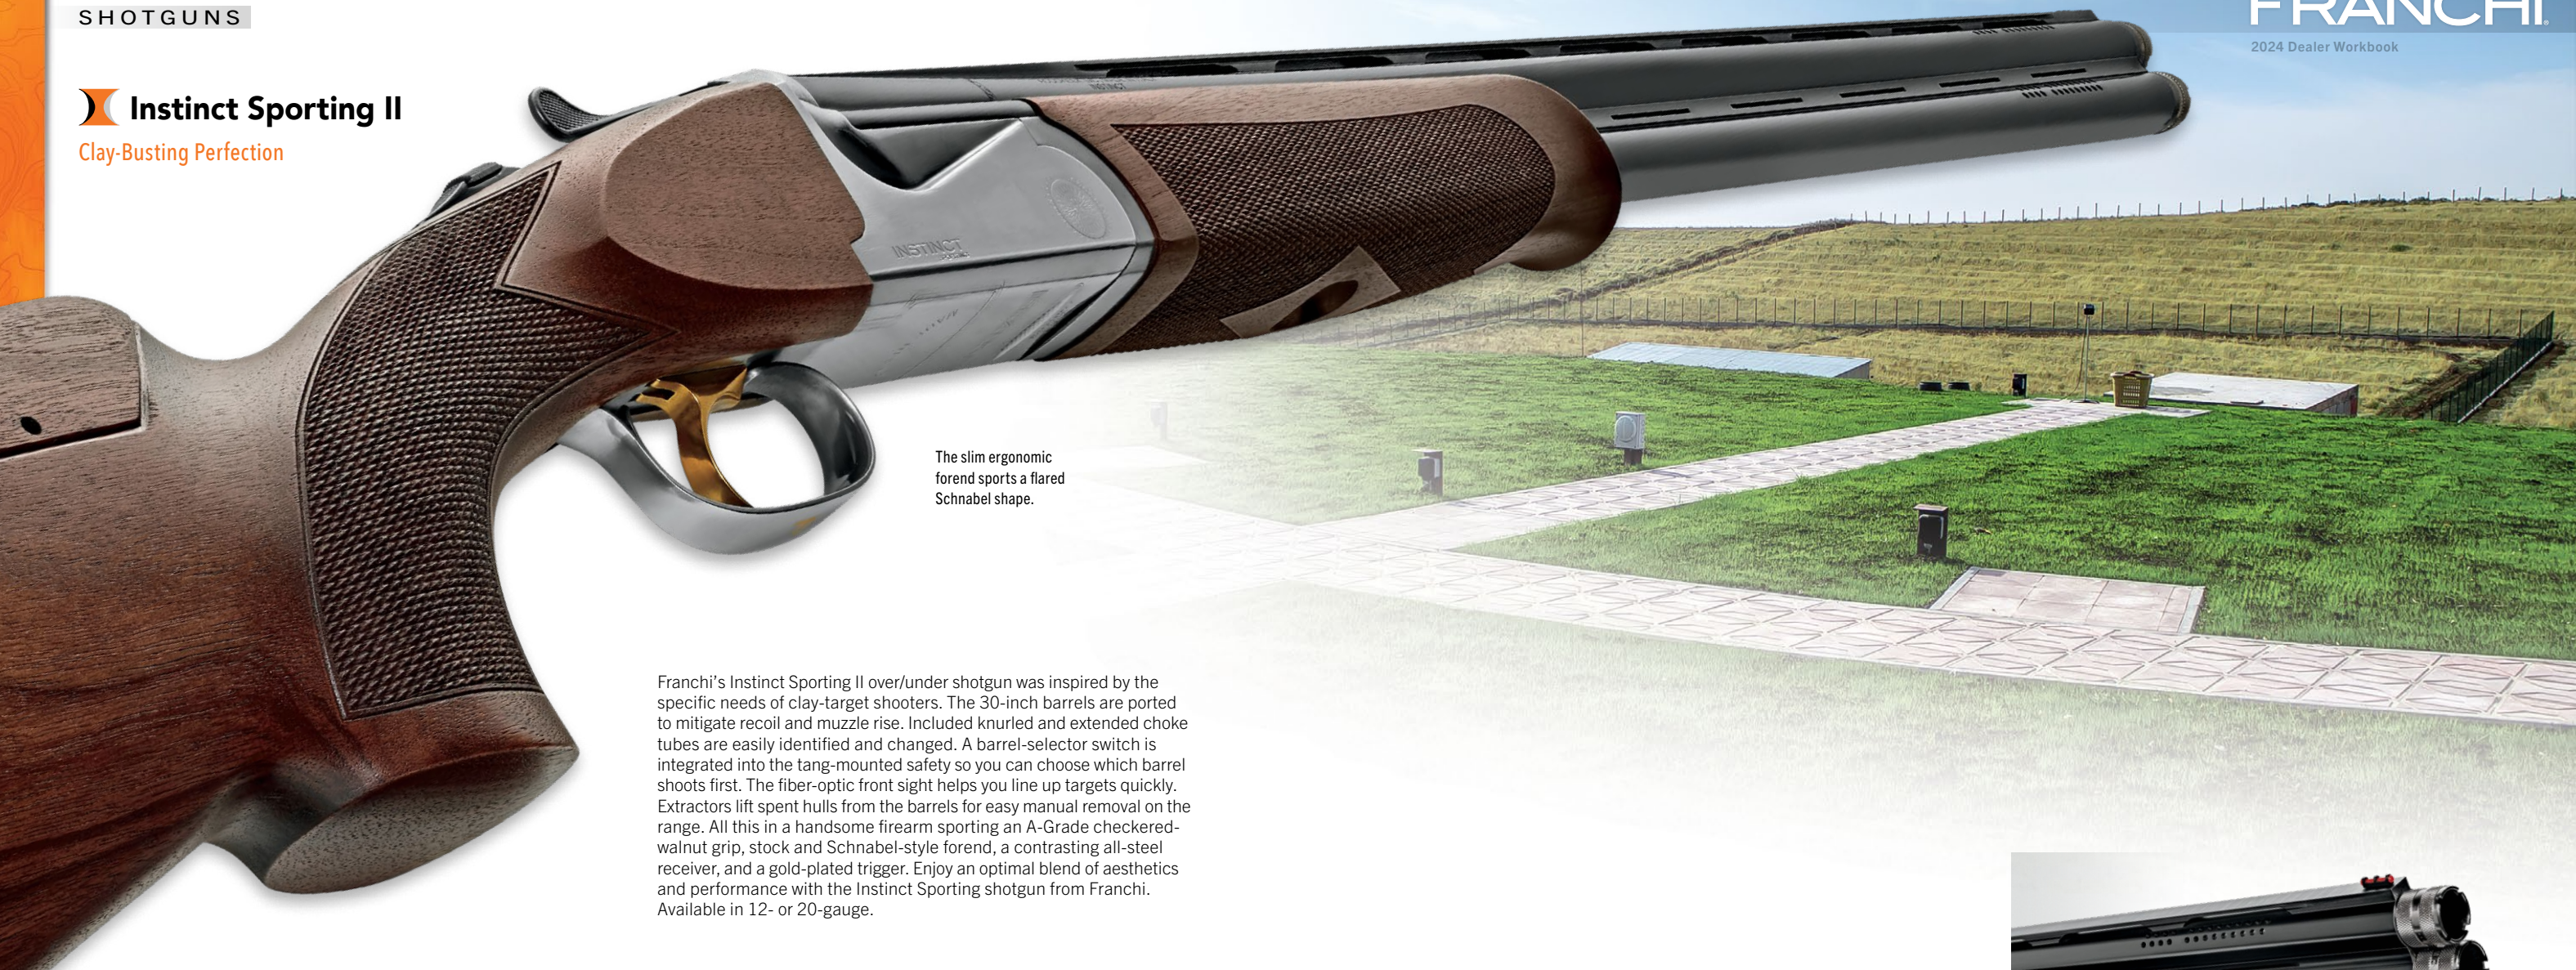

Instinct Sporting II

Clay-Busting Perfection

The slim ergonomic forend sports a flared Schnabel shape.

Franchi's Instinct Sporting II over/under shotgun was inspired by the specific needs of clay-target shooters. The 30-inch barrels are ported to mitigate recoil and muzzle rise. Included knurled and extended choke tubes are easily identified and changed. A barrel-selector switch is integrated into the tang-mounted safety so you can choose which barrel shoots first. The fiber-optic front sight helps you line up targets quickly. Extractors lift spent hulls from the barrels for easy manual removal on the range. All this in a handsome firearm sporting an A-Grade checkered-walnut grip, stock and Schnabel-style forend, a contrasting all-steel receiver, and a gold-plated trigger. Enjoy an optimal blend of aesthetics and performance with the Instinct Sporting shotgun from Franchi. Available in 12- or 20-gauge.